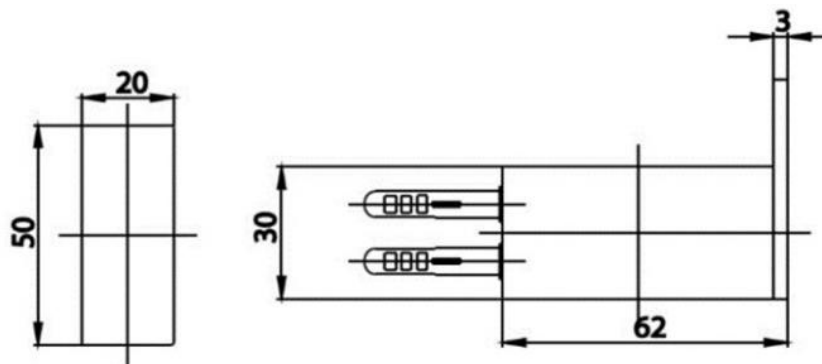

Brand : COTTO, Thailand
Name : Edge single Hook
Item Code : CT0271#BL(HM)

Designer :

Color / Finish: Matt black
Dimensions : 62 x 50 x 20 mm

Product info:

- Single Hook
- Made of high-quality brass and material
- Coated with nickle chromium

Model : CT0271(HM)

Unit : mm.