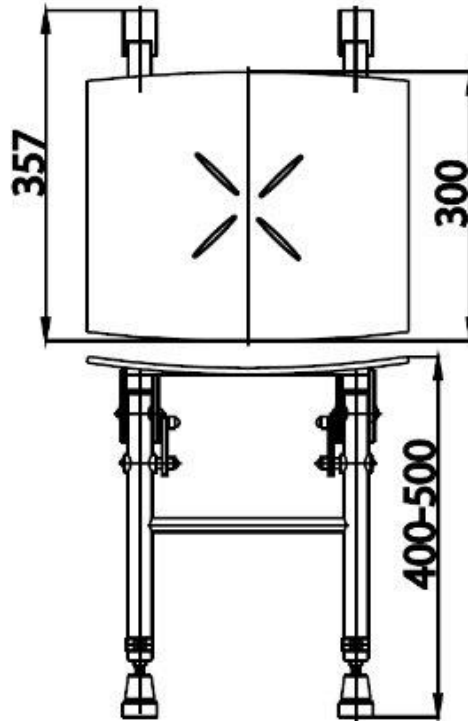

Brand : COTTO, Thailand
Name : CARE Foldable shower seat with legs
Item Code : CT0179#WH
Designer :
Color / Finish: Stainless Steel
Dimensions : 450 x 450 x 170mm

- Product info:
- Foldable shower seat
 - With legs