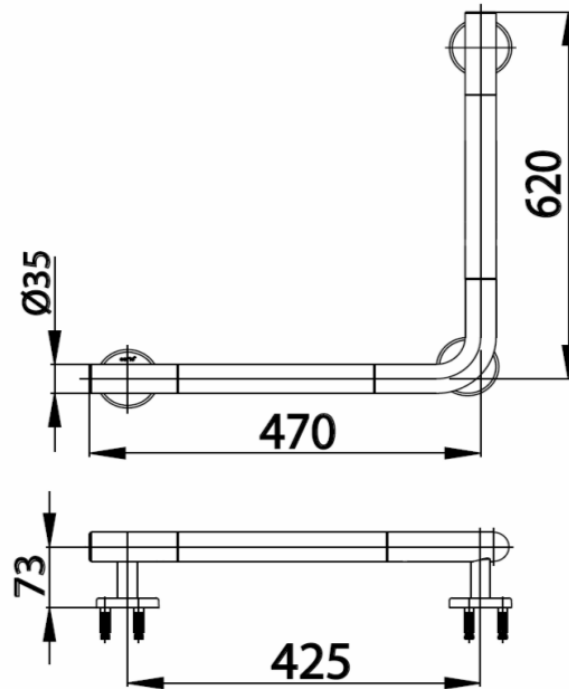

Brand : COTTO, Thailand  
Name : NATURA L-shape handrail  
Item Code : CT0162  
Designer :  
Color / Finish: Wooden and stainless steel  
Dimensions : 620 x 470 mm (35mm diameter)

Product info:  
• L-shape handrail