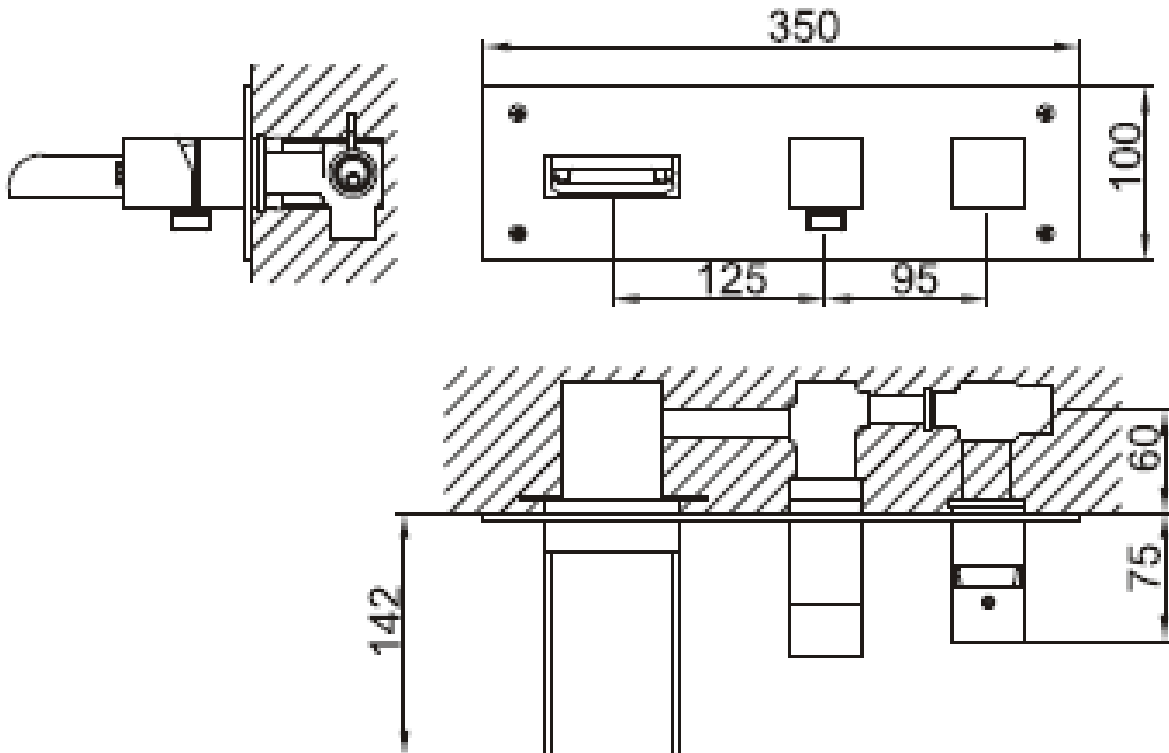

Brand : CAE, China  
 Name : CASERTA Concealed bath/shower mixer with H87968C bar  
 Item Code : S38.2798C  
 Designer:  
 Color / Finish: Chrome Plated  
 Dimensions : 100 mm height  
 142 mm spout projection

**Product info:**

- Concealed single lever bath/shower mixer
- With hand shower bar set
- normal spray
- Flow rate: 23.7 lpm at 3 bars (45 psi)
- Flow pressure 0.3 Mpa

Flushing of pipe must be done before fittings are installed. Failure to do so voids the warranty.