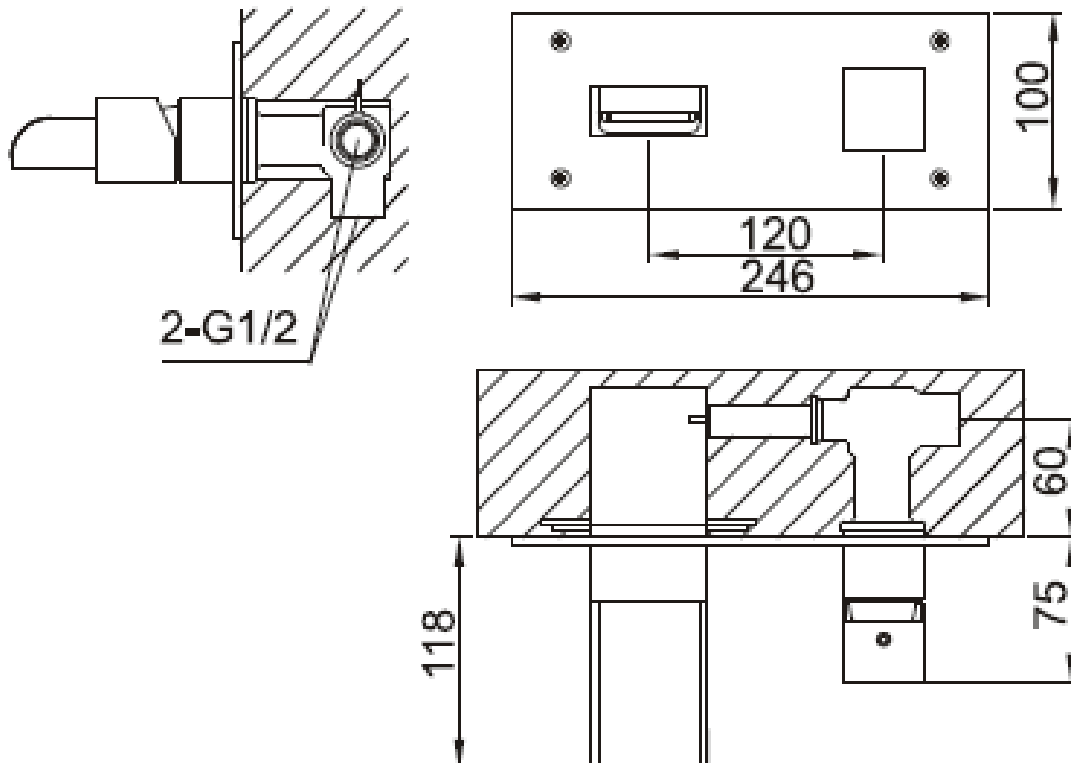

Brand : CAE, China  
 Name : CASERTA Basin mixer open spout with pop up waste set  
 Item Code : S38.1799C  
 Designer:  
 Color / Finish: Chrome Plated  
 Dimensions : 100 mm height  
 118 mm spout projection

**Product info:**

- Wall mounted single lever basin mixer
- With pop up waste set
- With flow rate: 10.7 lpm at 3 bars (45 psi)
- Flow pressure: 0.3 mpa

**Add-ons:**

- 1x basin waste strainer or pop-up
- 1x basin waste trap 1¼"