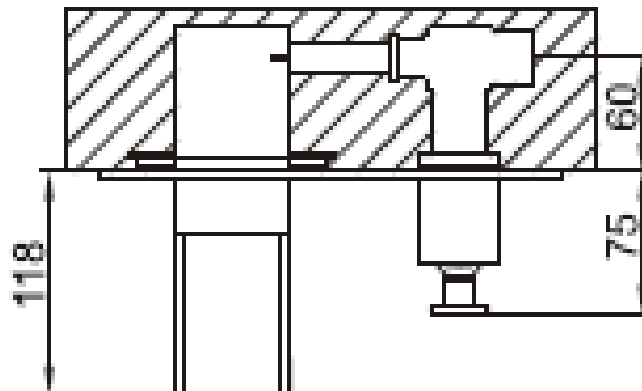

Flushing of pipe must be done before fittings are installed. Failure to do so voids the warranty.

Follow cleaning instructions and avoid using any harmful chemicals.

All information is for reference only. Installation shall always be based on the specs provided with actual delivered items.

For more info, visit www.sanitecph.com