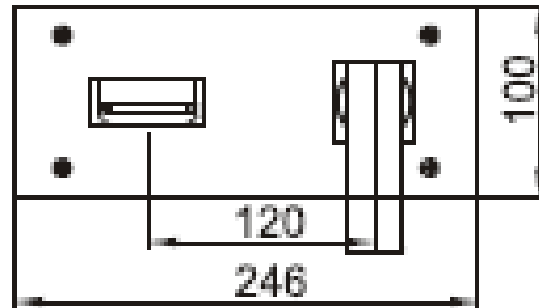

Flushing of pipe must be done before fittings are installed. Failure to do so voids the warranty.

Follow cleaning instructions and avoid using any harmful chemicals.

All information is for reference only. Installation shall always be based on the specs provided with actual delivered items.

For more info, visit www.sanitecph.com