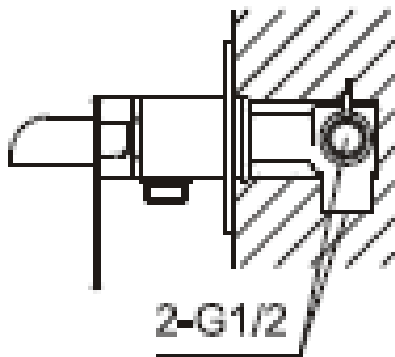

Flushing of pipe must be done before fittings are installed. Failure to do so voids the warranty.

Follow cleaning instructions and avoid using any harmful chemicals.

All information is for reference only. Installation shall always be based on the specs provided with actual delivered items.

For more info, visit www.sanitecph.com