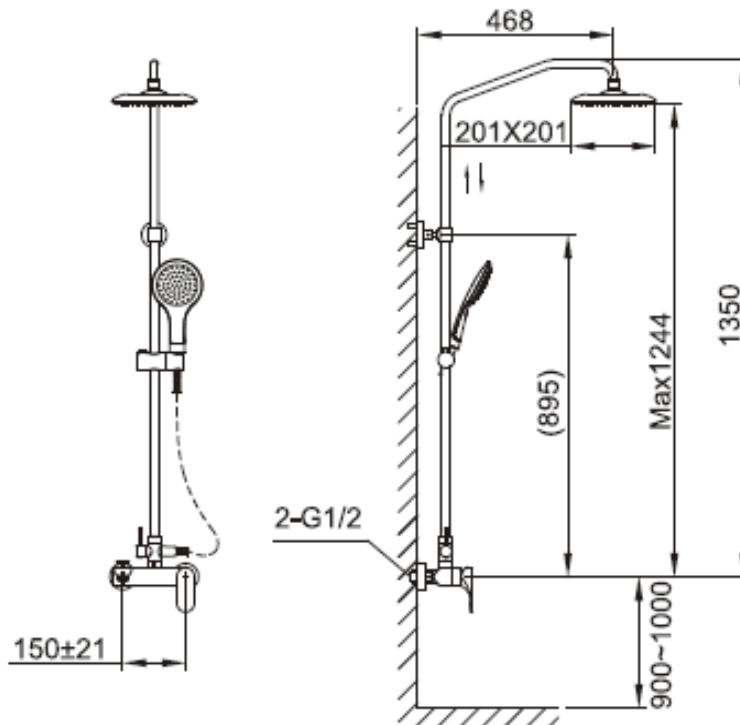

Brand : CAE, China
 Name : MONTELLA Wall mounted shower pipe with hand & overhead shower and spout
 Item Code : S37.2682C
 Designer:
 Color / Finish: Chrome Plated
 Dimensions : 163 mm Spout Projection

Product info:

- Single lever Shower pipe
- With overhead
- Hand shower set and spout
- Normal spray
- Flow rate: 15.7 lpm at 3 bars (45 psi)

Add-ons:

- H87968C hand shower wall bar set

Flushing of pipe must be done before fittings are installed. Failure to do so voids the warranty.
 Follow cleaning instructions and avoid using any harmful chemicals.
 All information is for reference only. Installation shall always be based on the specs provided with actual delivered items.
 For more info, visit www.sanitecph.com