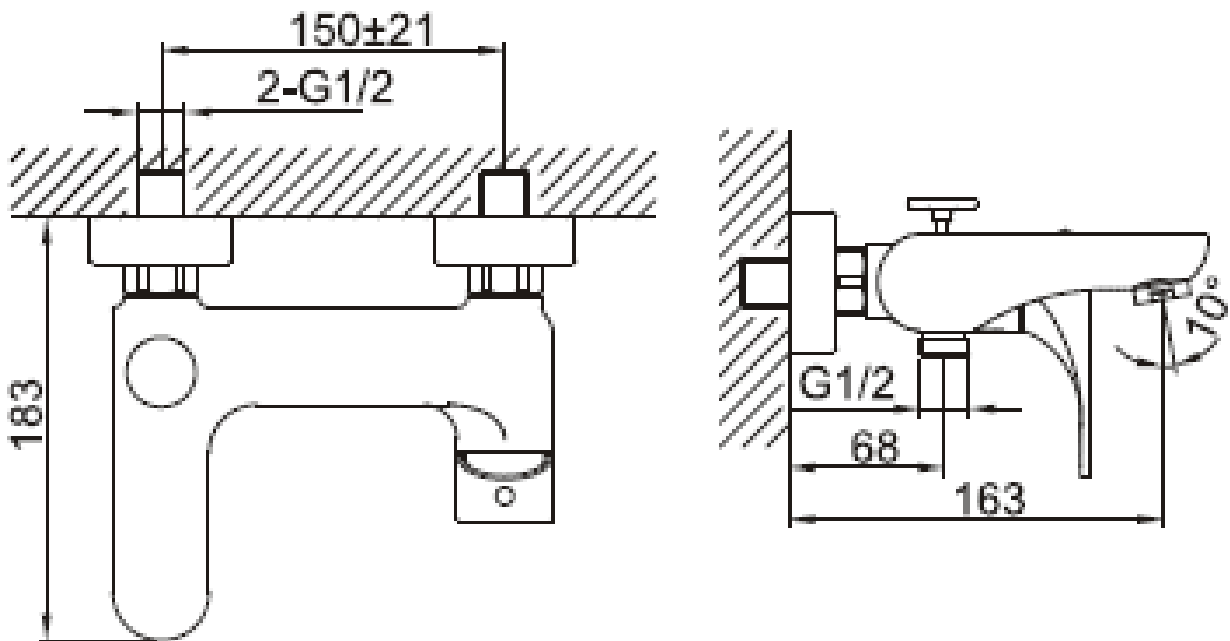

Brand : CAE, China
 Name : MONTELLA Exposed bath/shower mixer with H87968C bar set
 Item Code : S37.2581C
 Designer:
 Color / Finish: Chrome Plated
 Dimensions : 163 mm Spout Projection

Product info:

- Exposed single lever bath/shower mixer
- Normal spray
- Flow rate: 23.7 lpm at 3 bars (45 psi)
- Flow pressure: 0.3Mpa

Add-ons:

- H87968C hand shower wall bar set

Flushing of pipe must be done before fittings are installed. Failure to do so voids the warranty.

Follow cleaning instructions and avoid using any harmful chemicals.