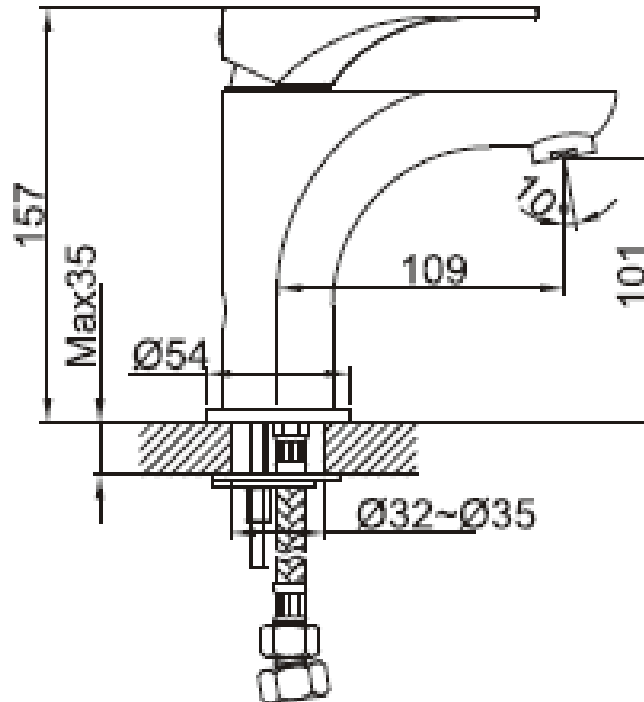

Brand : CAE, China  
 Name : MONTELLA Basin mixer with pop up waste set  
 Item Code : S37.1565C  
 Designer:  
 Color / Finish: Chrome Plated  
 Dimensions : 157 mm Height  
 109 mm Spout Projection

**Product info:**

- Single lever Basin mixer
- With 1 ¼" pop up waste
- Normal spray
- Flow rate: 10.7 lpm at 3 bars (45 psi)
- Flow pressure: 0.3Mpa

**Add-ons:**

- 2x angle valve ½" x 3/8" (no nuts)
- 1x basin waste trap 1¼"