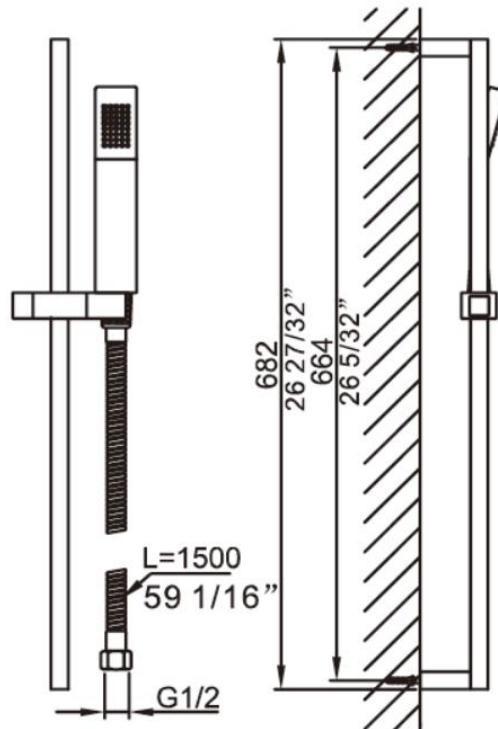

Brand : CAE, China
Name : Shower bar set
Item Code : H87968C
Designer:
Color / Finish: Chrome Plated
Dimensions : 682 mm Height

Product info:

- Hand shower sliding wall bar set

Flushing of pipe must be done before fittings are installed. Failure to do so voids the warranty.