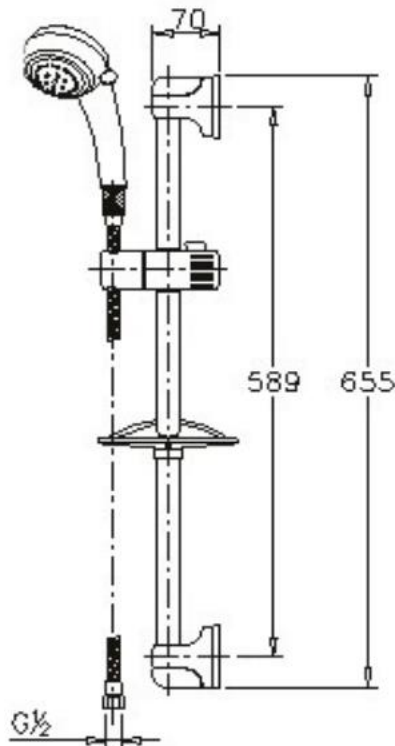

Brand : CAE, China
Name : Shower bar set with soap holder

Item Code : H87902C

Designer:

Color / Finish: Chrome Plated

Dimensions : 70 x 655 mm

Product info:

- Hand shower sliding bar set 655 mm with hand shower
- Flexible shower hose
- And soap dish