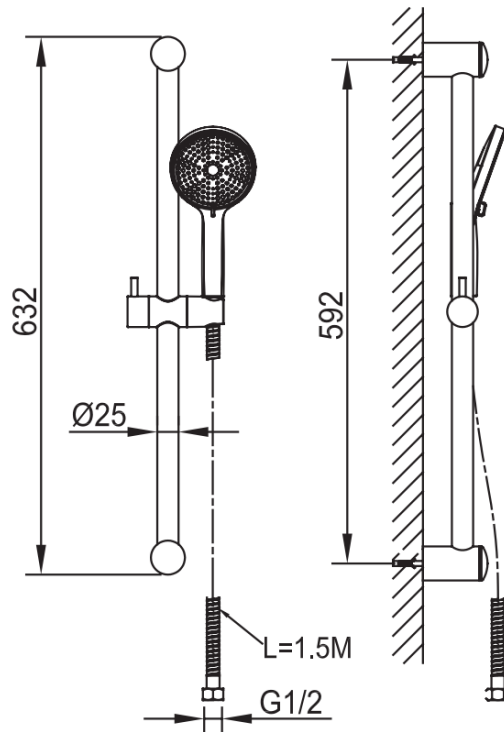

Brand : CAE, China  
Name : Shower bar set  
Item Code : H87669C  
Designer:  
Color / Finish: Chrome  
Dimensions : Dia. 25 x 632 mm

Product info:  
• Shower bar set

Flushing of pipe must be done before fittings are installed. Failure to do so voids the warranty.  
Follow cleaning instructions and avoid using any harmful chemicals.  
All information is for reference only. Installation shall always be based on the specs provided with actual delivered items.  
For more info, visit [www.sanitecph.com](http://www.sanitecph.com)