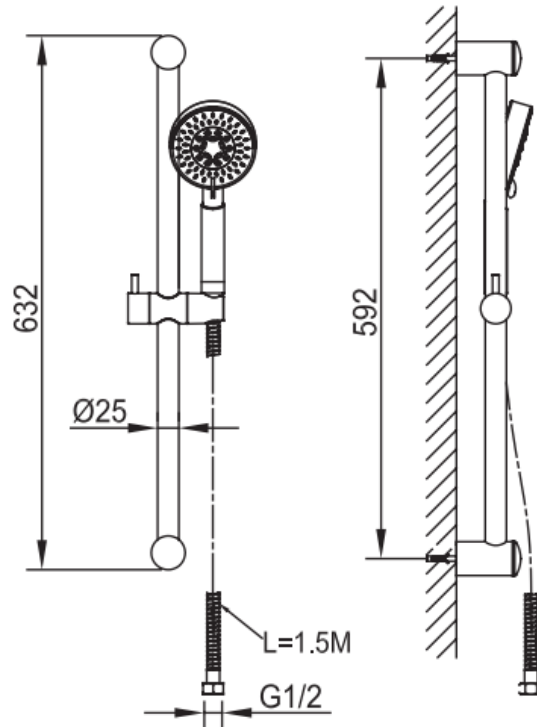

Brand : CAE, China
Name : Sliding bar with 3-jet handshower set
Item Code : H8 7669C
Designer:
Color / Finish: Chrome
Dimensions : 632 mm height

Product info:
• Sink mixer

Flushing of pipe must be done before fittings are installed. Failure to do so voids the warranty.