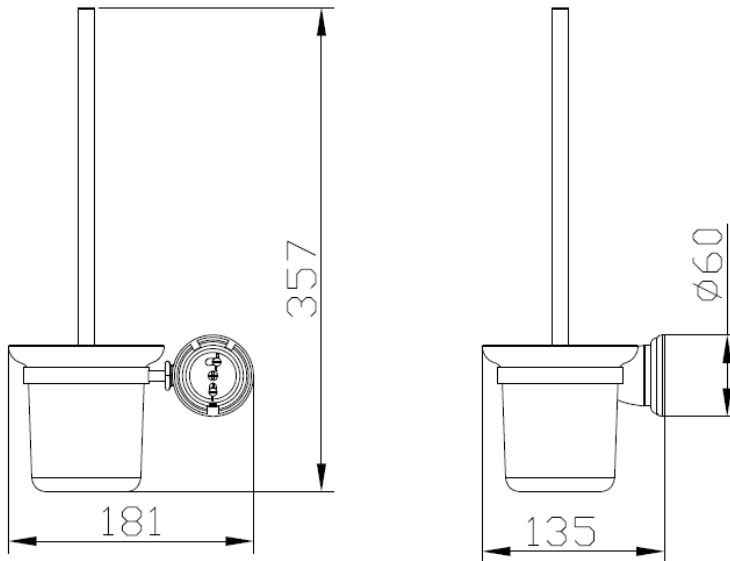

Brand : CAE, China
Name : WC Brush holder

Item Code : 9520T10080

Color / Finish:
Dimensions : 181 x 135 x 357 mm

Product info:

- WC brush holder

Flushing of pipe must be done before fittings are installed. Failure to do so voids the warranty.
Follow cleaning instructions and avoid using any harmful chemicals.
All information is for reference only. Installation shall always be based on the specs provided with actual delivered items.
For more info, visit www.sanitecph.com