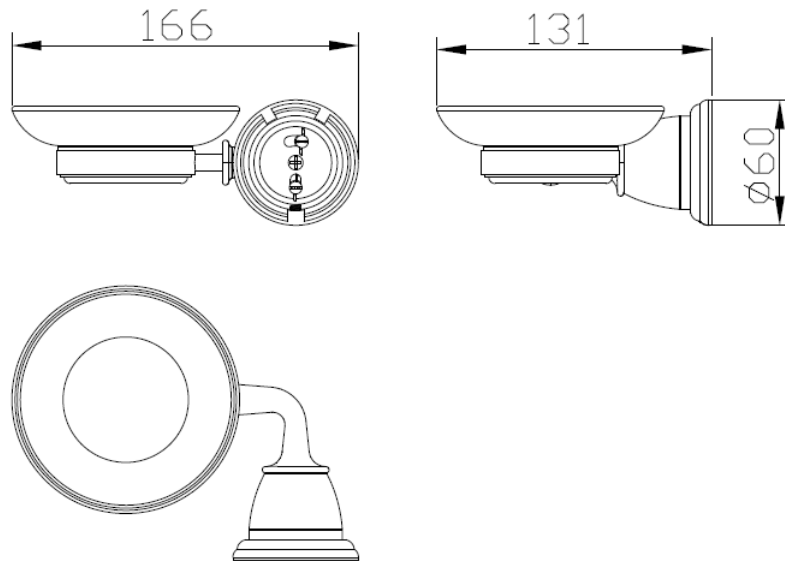

Brand : CAE, China
Name : 9520 Soap holder
Item Code : 9520T07080
Color / Finish:
Dimensions : 166 x 131 x 60 mm

Product info:
• Soap holder

Flushing of pipe must be done before fittings are installed. Failure to do so voids the warranty.
Follow cleaning instructions and avoid using any harmful chemicals.
All information is for reference only. Installation shall always be based on the specs provided with actual delivered items.
For more info, visit www.sanitecph.com