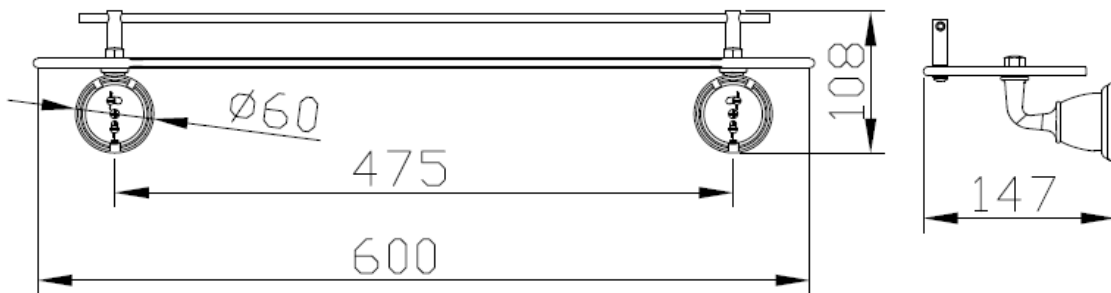

Brand : CAE, China  
Name : 9520 Glass shelf  
Item Code : 9520T04080  
Color / Finish:  
Dimensions : 600 x 147 x 108 mm

Product info:  
• glass shelf

Flushing of pipe must be done before fittings are installed. Failure to do so voids the warranty.  
Follow cleaning instructions and avoid using any harmful chemicals.  
All information is for reference only. Installation shall always be based on the specs provided with actual delivered items.  
For more info, visit [www.sanitecph.com](http://www.sanitecph.com)