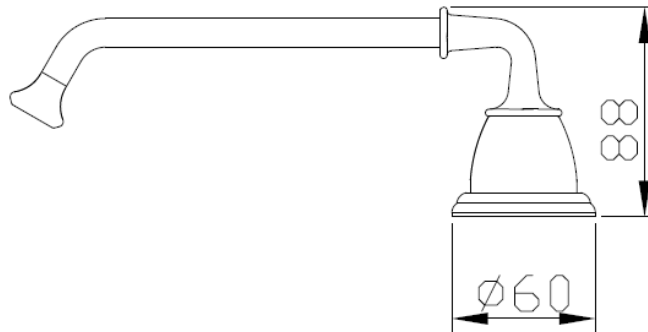

Brand : CAE, China
Name : 9520 Towel ring

Item Code : 9520T01082

Color / Finish:
Dimensions : 245 x 88 mm

Product info:

- towel ring

Flushing of pipe must be done before fittings are installed. Failure to do so voids the warranty.
Follow cleaning instructions and avoid using any harmful chemicals.
All information is for reference only. Installation shall always be based on the specs provided with actual delivered items.
For more info, visit www.sanitecph.com