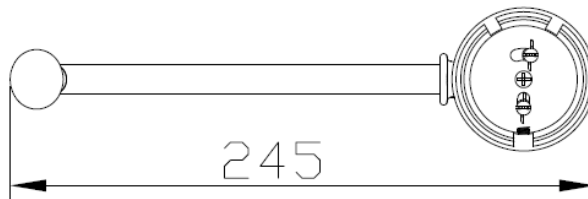

Brand : CAE, China
Name : 9520 Towel ring

Item Code : 9520T01082

Color / Finish:
Dimensions : 245 x 88 mm

Product info:

- towel ring

Flushing of pipe must be done before fittings are installed. Failure to do so voids the warranty.
Follow cleaning instructions and avoid using any harmful chemicals.
All information is for reference only. Installation shall always be based on the specs provided with actual delivered items.
For more info, visit www.sanitecph.com