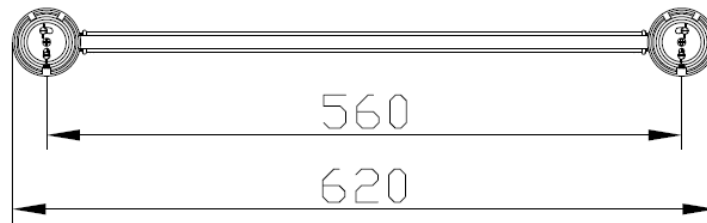

Brand : CAE, China  
Name : 9520 Double towel bar

Item Code : 9520T01081

Color / Finish:  
Dimensions : 620 x 148 mm

Product info:

- Double towel bar

Flushing of pipe must be done before fittings are installed. Failure to do so voids the warranty.  
Follow cleaning instructions and avoid using any harmful chemicals.  
All information is for reference only. Installation shall always be based on the specs provided with actual delivered items.  
For more info, visit [www.sanitecph.com](http://www.sanitecph.com)