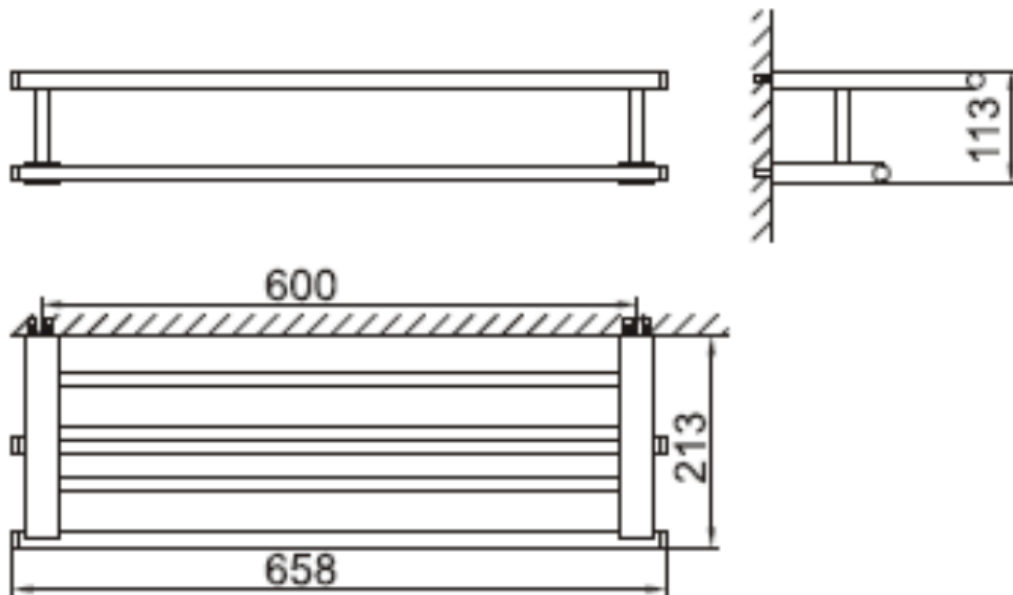

Brand : CAE, China
Name : 9515 ACCESSORIES towel rack with bar

Item Code : 9515 T02064C

Color / Finish: Chrome Plated
Dimensions :

Product info:

- Towel rack
- With bar

Flushing of pipe must be done before fittings are installed. Failure to do so voids the warranty.