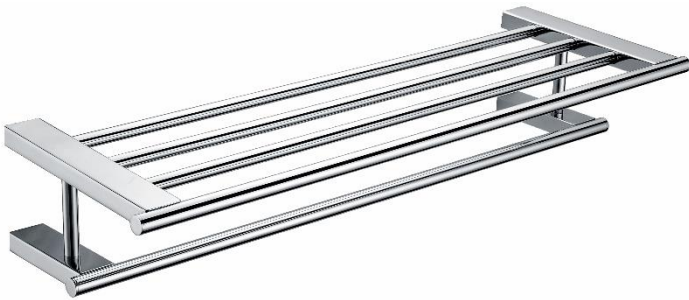

Brand : CAE, China
Name : 9515 ACCESSORIES towel rack with bar

Item Code : 9515 T02064C

Color / Finish: Chrome Plated
Dimensions :

Product info:

- Towel rack
- With bar

Flushing of pipe must be done before fittings are installed. Failure to do so voids the warranty.