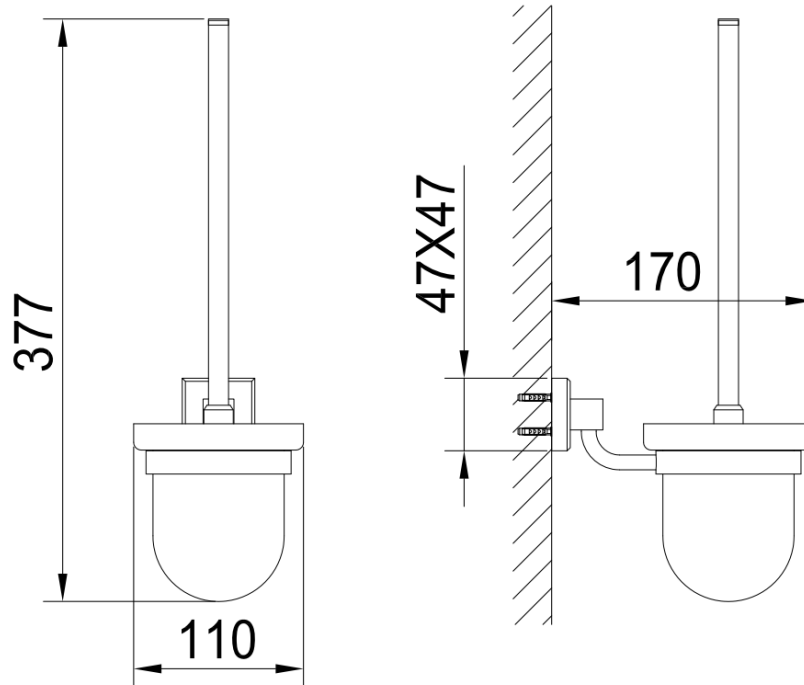

Brand : CAE, China
Name : 9509 WC brush with holder
Item Code : 9509T10026
Designer :
Color / Finish:
Dimensions : 110 x 377 mm

Product info:
• WC brush with holder

Flushing of pipe must be done before fittings are installed. Failure to do so voids the warranty.
Follow cleaning instructions and avoid using any harmful chemicals.
All information is for reference only. Installation shall always be based on the specs provided with actual delivered items.
For more info, visit www.sanitecph.com