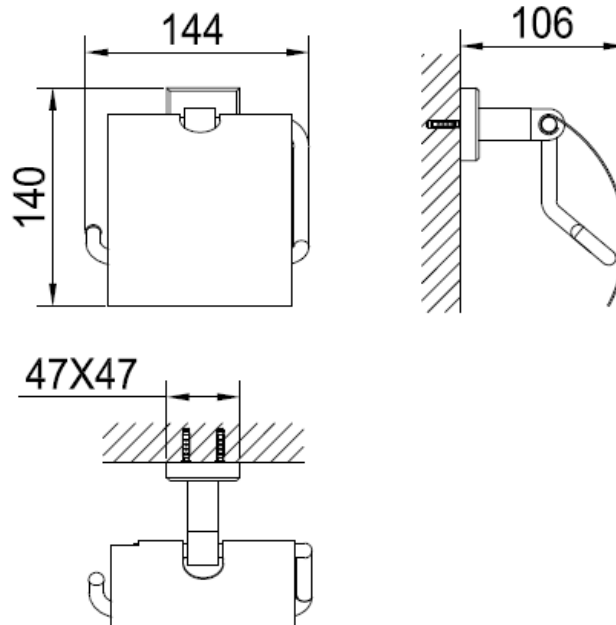

Brand : CAE, China
Name : Toll holder
Item Code : 9509T05026

Color / Finish:
Dimensions : 144 x 106 x 140 mm

Product info:
• Toll holder

Flushing of pipe must be done before fittings are installed. Failure to do so voids the warranty.