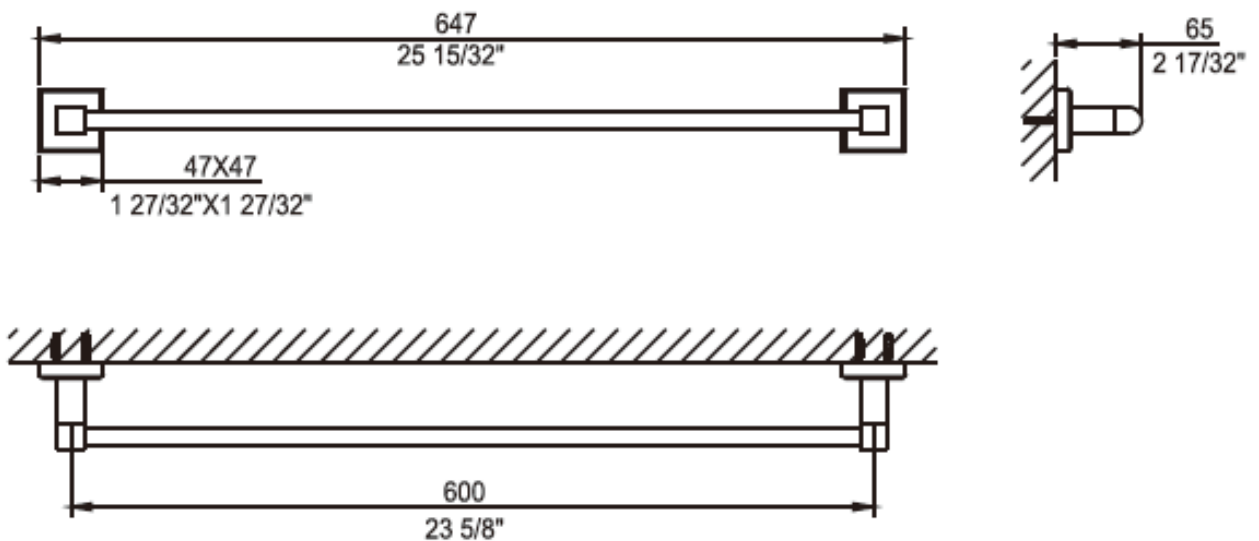

Brand : CAE, China  
 Name : 9509 Towel bar 660mm  
 Item Code : 9509T01026  
 Designer:  
 Color / Finish: Distressed bronze  
 Dimensions : 647 x 65 x 47 mm

Product info:

- Towel Bar

Flushing of pipe must be done before fittings are installed. Failure to do so voids the warranty.  
 Follow cleaning instructions and avoid using any harmful chemicals.  
 All information is for reference only. Installation shall always be based on the specs provided with actual delivered items.  
 For more info, visit [www.sanitecph.com](http://www.sanitecph.com)