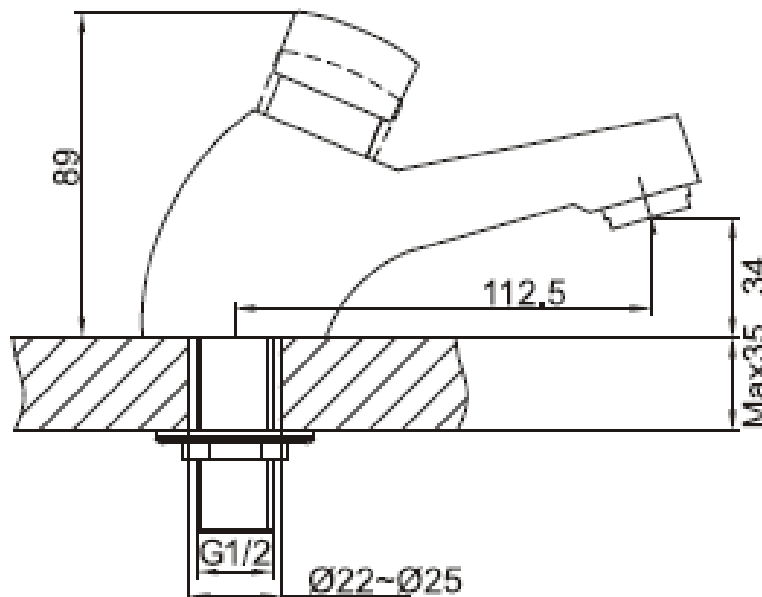

Brand : CAE, China
Name : Self closing basin tap
Item Code : 92.5512C
Designer:
Color / Finish: Chrome Plated
Dimensions : 89 mm Height
112.5 mm Spout Projection

Product info:

- Self closing basin tap ½"

Add-ons:

- 1x angle valve ½"x½" (no nuts)
- 1x flexible supply hose ½"x½"x?cm
- 1x basin waste strainer or pop-up
- 1x basin waste trap

Flushing of pipe must be done before fittings are installed. Failure to do so voids the warranty.