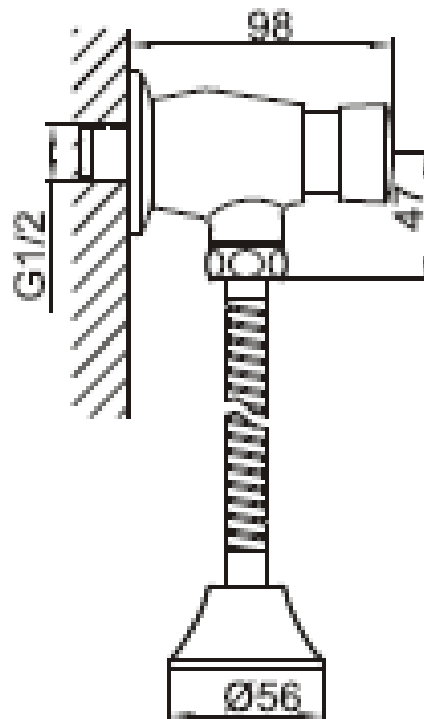

Brand : CAE, China
Name : Self closing urinal flush valve
Item Code : 92.5510C
Designer:
Color / Finish: Chrome Plated
Dimensions : 147 mm Spout Projection

Product info:

- Self-closing urinal flush valve ½"
- With Flexible connecting hose and inlet spud