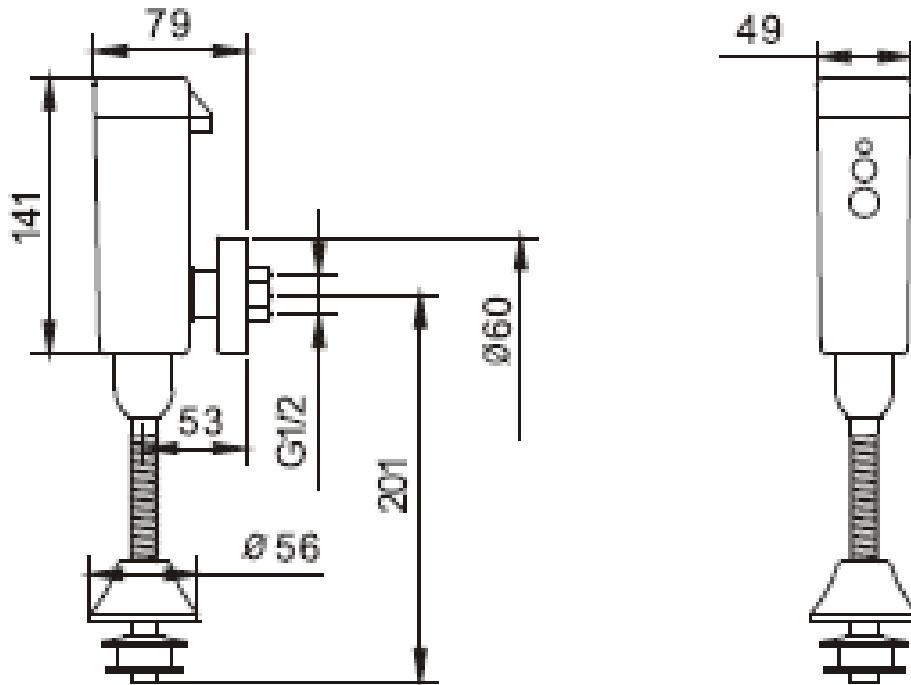

Brand : CAE, China
 Name : Exposed sensor urinal flush battery operated
 Item Code : 92.5137BN
 Designer:
 Color / Finish: Brushed nickel
 Dimensions : (See data drawing below for dimensions)

Product info:

- Exposed infra-red sensor urinal flush valve (battery operated)

Flushing of pipe must be done before fittings are installed. Failure to do so voids the warranty.
 Follow cleaning instructions and avoid using any harmful chemicals.
 All information is for reference only. Installation shall always be based on the specs provided with actual delivered items.
 For more info, visit www.sanitecph.com