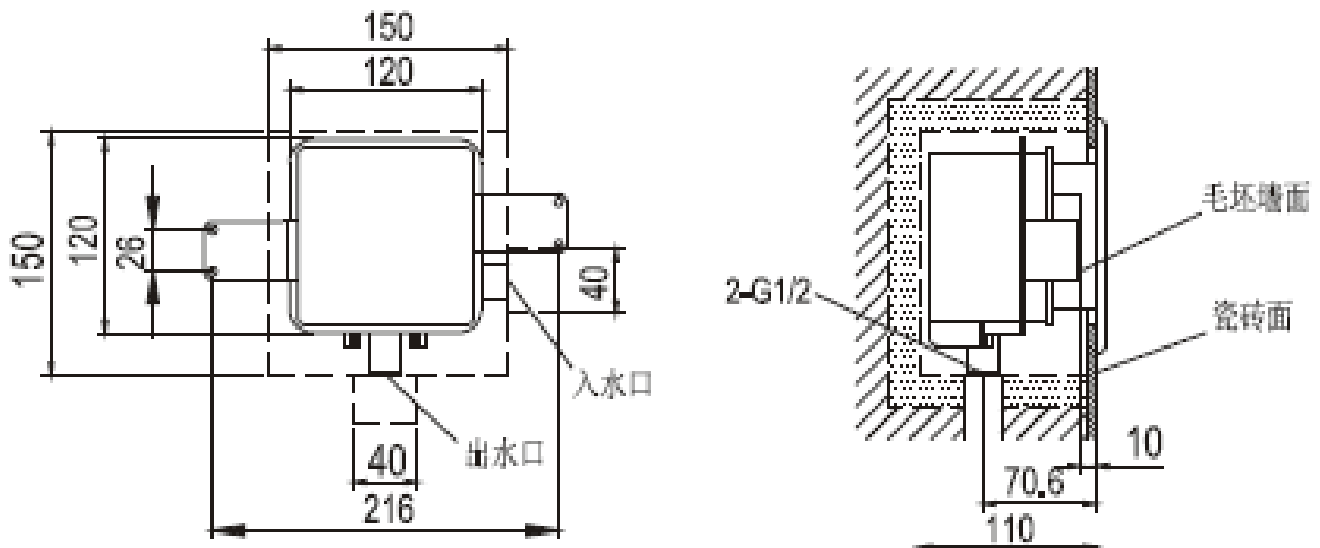

Brand : CAE, China  
 Name : Built in sensor urinal flush battery operated  
 Item Code : 92.5108CDC  
 Designer:  
 Color / Finish: Chrome Plated  
 Dimensions : 120 x 120c m

**Product info:**

- Built in infra-red sensor urinal flush valve (AC230V/50~60Hz)