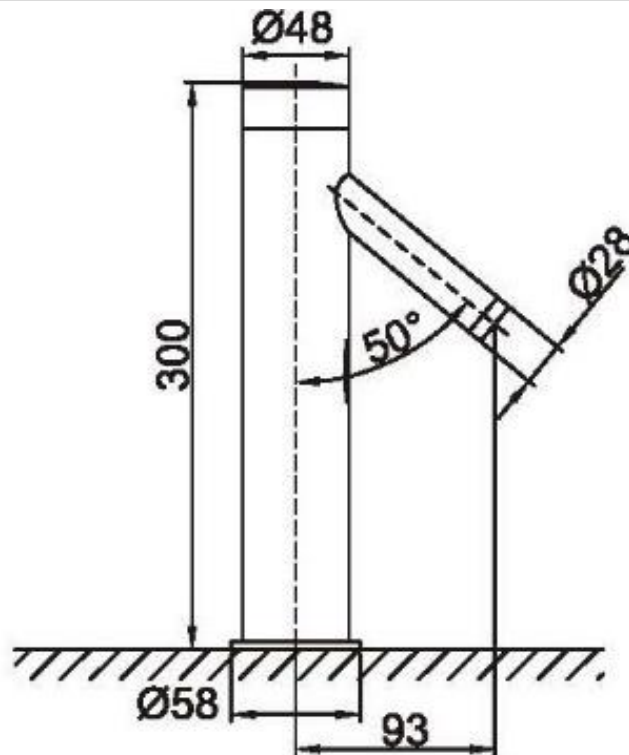

Brand : CAE, China
 Name : Tall sensor faucet 220-240V electrical connection
 Item Code : 92.5106C
 Designer:
 Color / Finish: Chrome Plated
 Dimensions : 300 mm height
 93 mm spout projection

Product info:

- Infra-red sensor tall basin tap
- AC220-240V/50~60Hz supply
- Normal Spray
- Flow Rate: 10.7 lpm at 3 bars (45 psi)
- Flow pressure: 0.3Mpa

Add-ons:

- 1x angle valve w/filter ½"x½" (no nuts)
- 2x flexible supply hose ½"x½"x?cm
- 1x basin waste strainer or pop-up
- 1x basin waste trap 1¼"