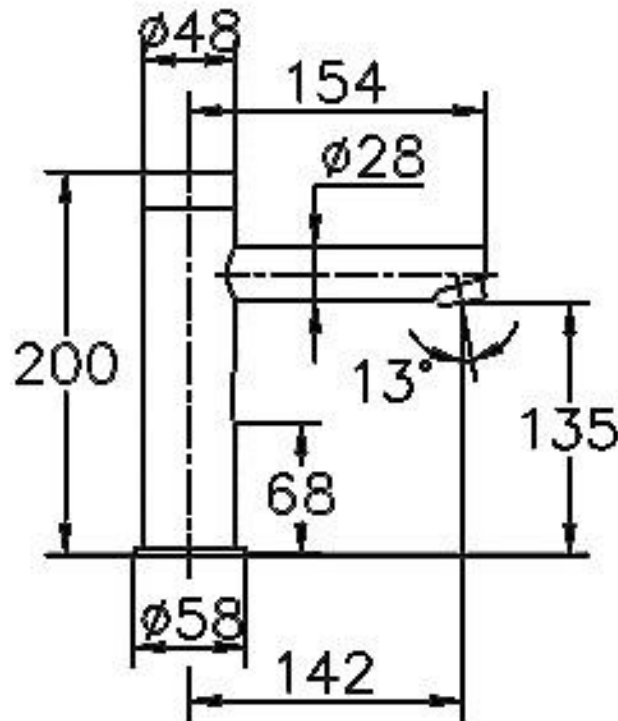

Brand : CAE, China  
 Name : Sensor faucet battery operated  
 Item Code : 92.5105CB

Designer:  
 Color / Finish: Chrome Plated  
 Dimensions : 200 mm height  
 142 mm spout projection

**Product info:**

- Infra red sensor basin tap
- Normal Spray
- Flow rate: 10.7 lpm at 3 bars (45 psi)
- Flow pressure: 0.3 Mpa

**Add-ons:**

- 1x angle valve w/filter ½"x½" (no nuts)
- 2x flexible supply hose ½"x½"x?cm
- 1x basin waste strainer or pop-up
- 1x basin waste trap 1¼"