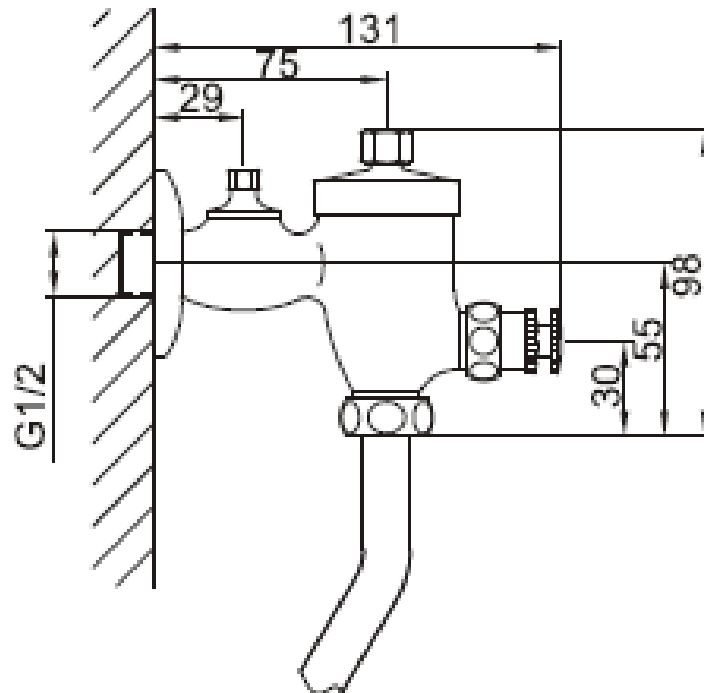

Brand : CAE, China
Name : Self closing urinal flush valve
Item Code : 92.5010C
Designer:
Color / Finish: Chrome Plated
Dimensions : 131 x 98 mm

Product info:

- Self-closing urinal flush valve ½"
- With flexible connecting hose
- Inlet spud