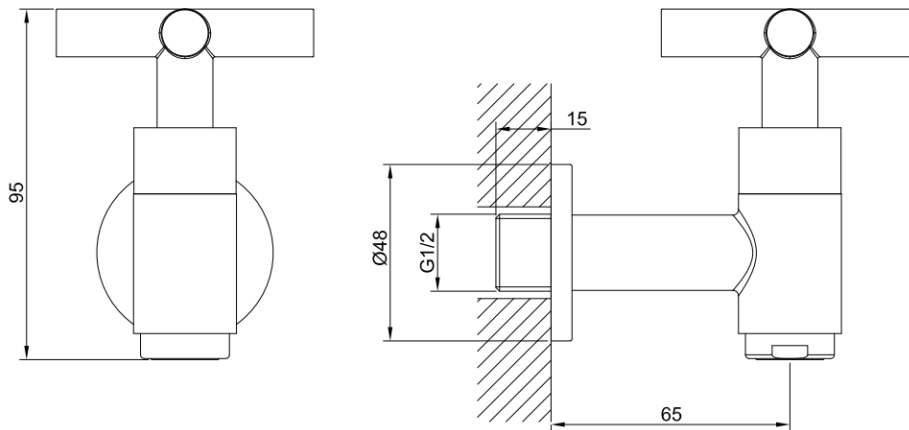

Brand : CAE, China
Name : Angle valve 1/2" x 1/2"
Item Code : 91.2907RG
Designer :
Color / Finish: Rose Gold
Dimensions : 65 x 95 mm
1/2" x 1/2"

Product info:
• Angle Valve

Flushing of pipe must be done before fittings are installed. Failure to do so voids the warranty.
Follow cleaning instructions and avoid using any harmful chemicals.
All information is for reference only. Installation shall always be based on the specs provided with actual delivered items.
For more info, visit www.sanitecph.com