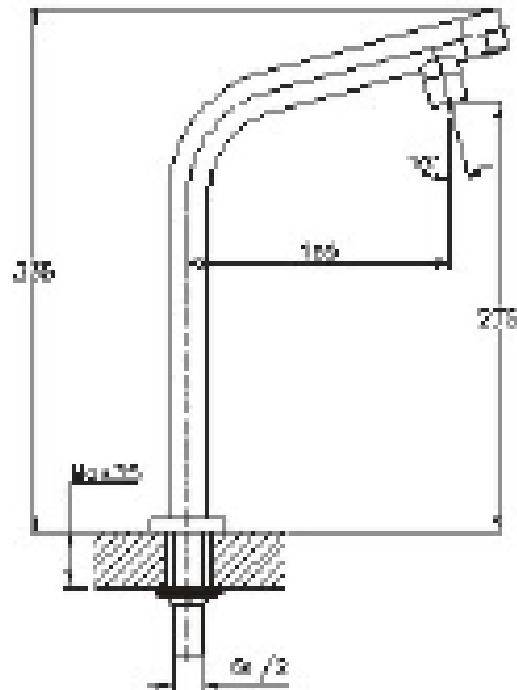

Brand : CAE, China  
 Name : Pillar tap  
 Item Code : 91.8907C  
 Designer:  
 Color / Finish: Chrome Plated  
 Dimensions : 335 mm Height  
 159 mm Spout Projection

**Product info:**

- Single hole sink tap
- Cold or pre-mixed water
- Normal Spray
- Flow rate: 10.7 lpm at 3 bars (45 psi)
- Flow pressure: 0.3Mpa

**Add-ons:**

- 1x angle valve ½"x½" (no nuts)
- 1x flexible supply hose ½"x½"x?cm

Flushing of pipe must be done before fittings are installed. Failure to do so voids the warranty.  
 Follow cleaning instructions and avoid using any harmful chemicals.  
 All information is for reference only. Installation shall always be based on the specs provided with actual delivered items.  
 For more info, visit [www.sanitecph.com](http://www.sanitecph.com)