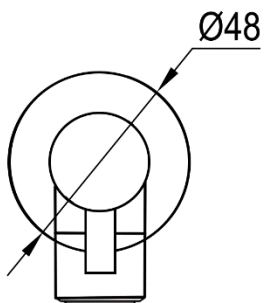

Brand : CAE, China  
Name : Wall Tap  
Item Code : 91.8905C-1  
Color / Finish: Chrome  
Dimensions :

Product info:  
• Wall Tap

Flushing of pipe must be done before fittings are installed. Failure to do so voids the warranty.