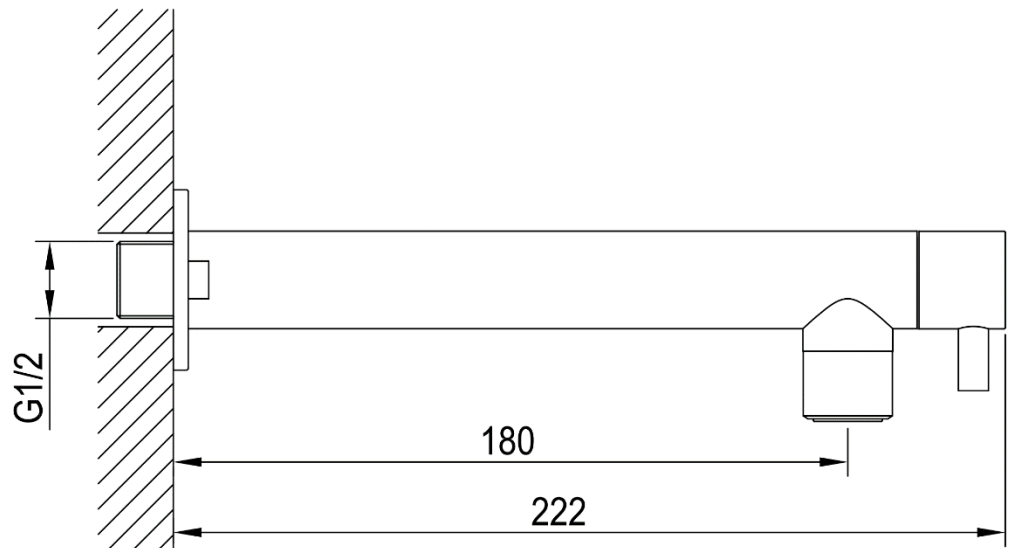

Brand : CAE, China  
Name : Wall Tap  
Item Code : 91.8905C-1  
Color / Finish: Chrome  
Dimensions :

Product info:  
• Wall Tap

Flushing of pipe must be done before fittings are installed. Failure to do so voids the warranty.