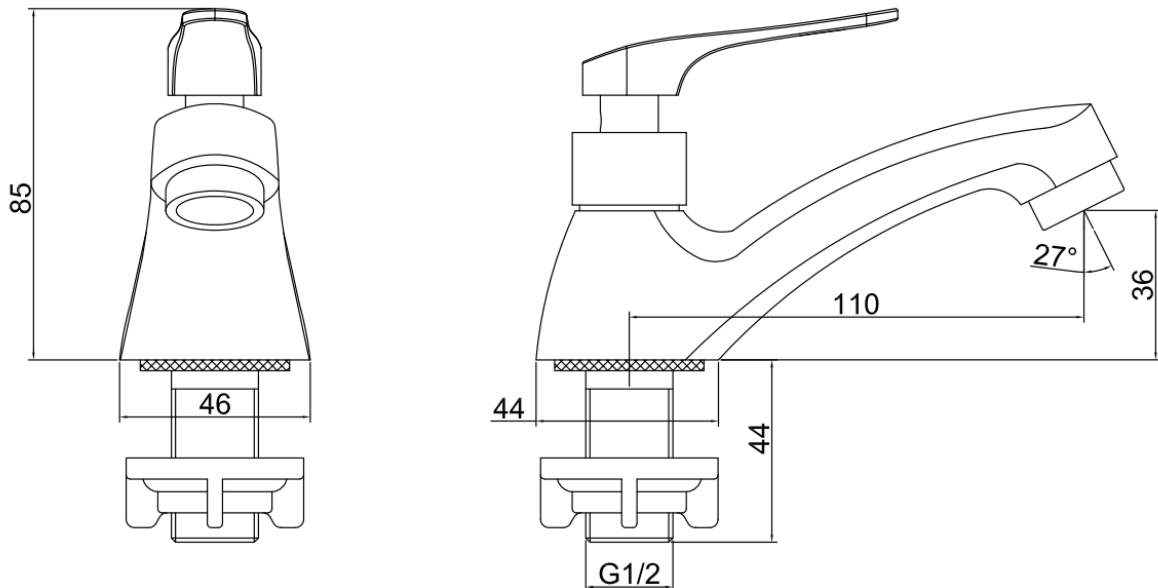

Brand : CAE, China
Name : Basin Pillar Tap
Item Code : 91.6012C-SP
Designer:
Color / Finish: Chrome
Dimensions : 46 mm x 110 mm x 85 mm

Product info:

- Basin Pillar Tap

Flushing of pipe must be done before fittings are installed. Failure to do so voids the warranty.