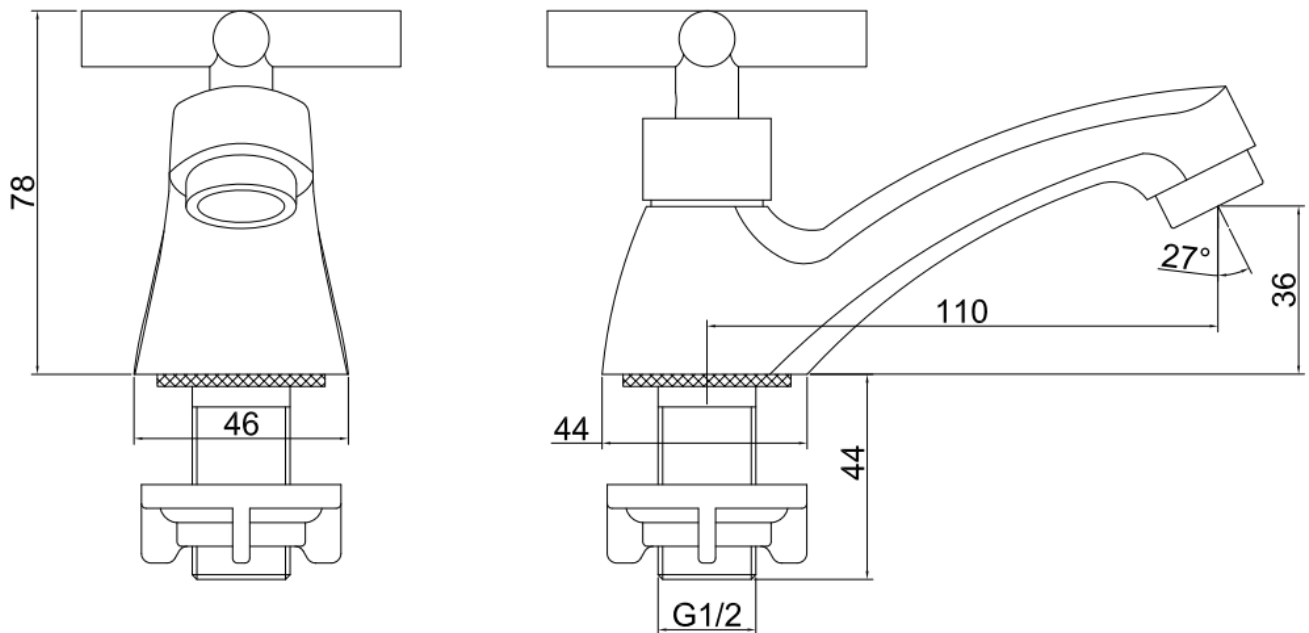

Brand : CAE, China
Name : Basin Pillar Tap
Item Code : 91.6011C- SP
Designer:
Color / Finish: Chrome
Dimensions : 46 mm x 110 mm x 78 mm

Product info:

- Basin pillar tap

Flushing of pipe must be done before fittings are installed. Failure to do so voids the warranty.