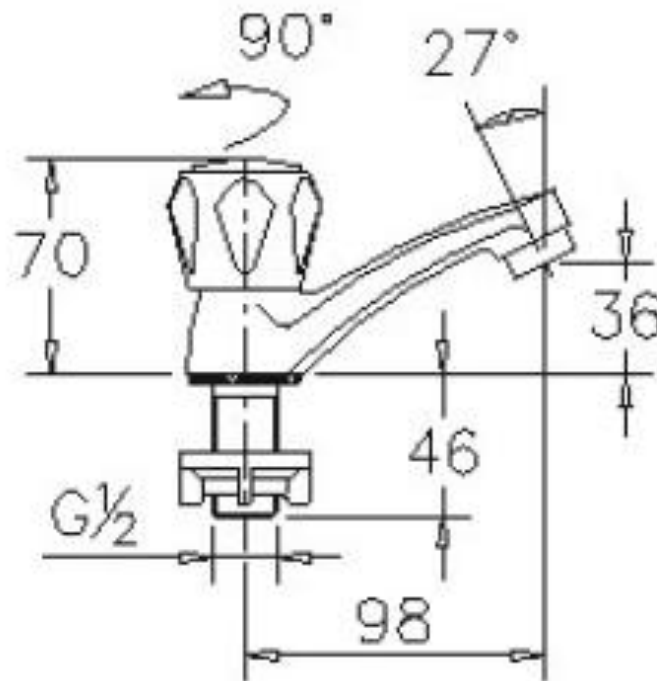

Brand : CAE, China
Name : Basin pillar tap
Item Code : 91.6009C
Color / Finish: Chrome Plated
Dimensions : 70 mm height
98 mm spout projection

Product info:

- Basin pillar tap ½
- 1x angle valve ½"x½" (no nuts) 1x flexible supply hose ½"x½"x cm