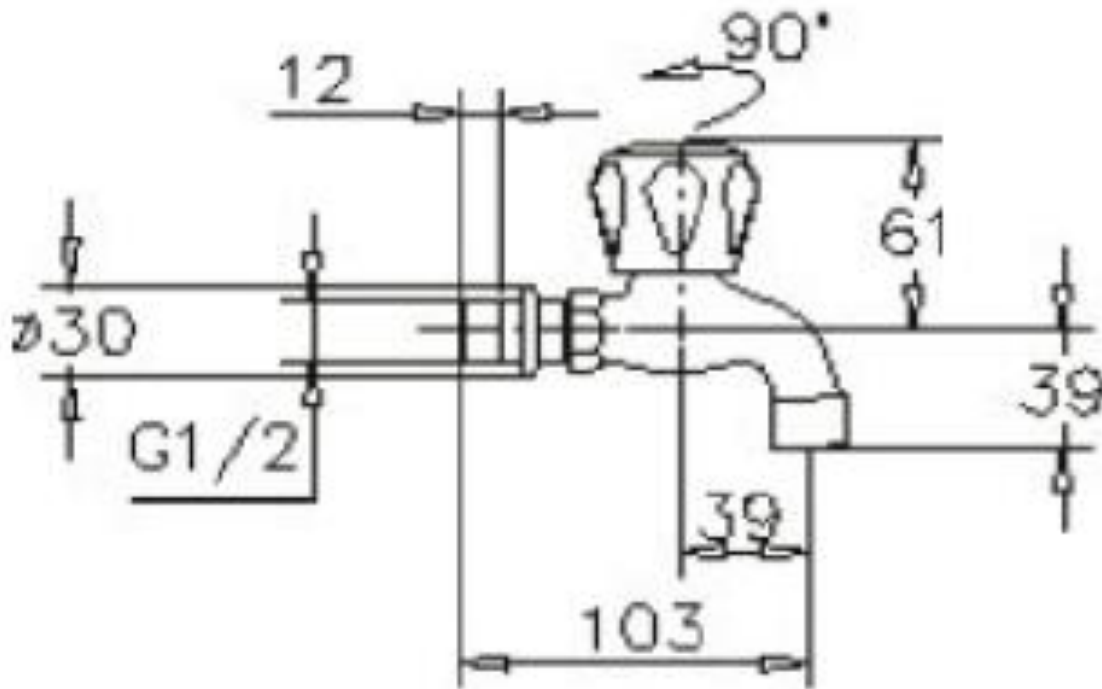

Brand : CAE, China
Name : Bib tap
Item Code : 91.5007C
Designer:
Color / Finish: Chrome Plated
Dimensions : 39 mm Spout Projection

Product info:
• Bib tap ½"

Flushing of pipe must be done before fittings are installed. Failure to do so voids the warranty.
Follow cleaning instructions and avoid using any harmful chemicals.
All information is for reference only. Installation shall always be based on the specs provided with actual delivered items.
For more info, visit www.sanitecph.com