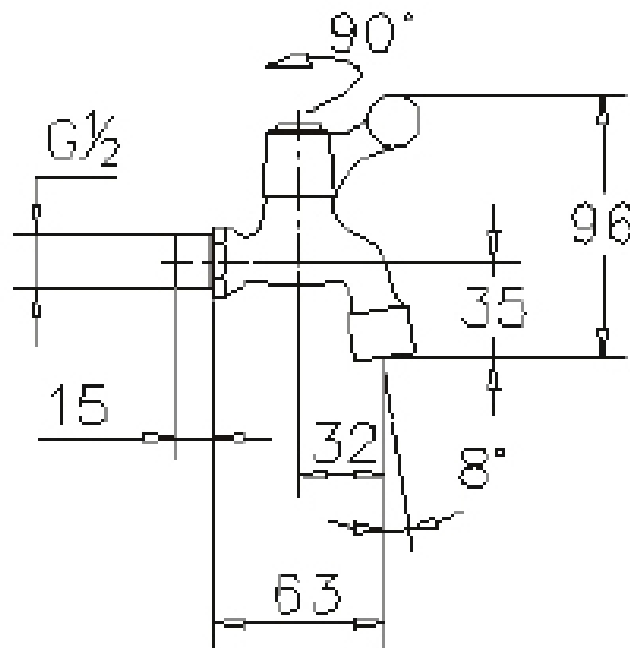

Brand : CAE, China  
Name : Bib tap  
Item Code : 91.5002C  
Color / Finish: Chrome Plated  
Dimensions : 96 mm height  
63 mm spout projection

Product info:  
• Bib tap ½"

Flushing of pipe must be done before fittings are installed. Failure to do so voids the warranty.  
Follow cleaning instructions and avoid using any harmful chemicals.  
All information is for reference only. Installation shall always be based on the specs provided with actual delivered items.  
For more info, visit [www.sanitecph.com](http://www.sanitecph.com)