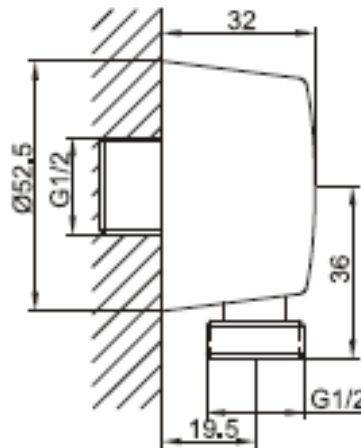

Brand : CAE, China  
Name : Wall outlet  
Item Code : 91.2990C  
Designer:  
Color / Finish: Chrome Plated  
Dimensions : 32 mm length

Product info:

- Wall outlet ½"x½"

Flushing of pipe must be done before fittings are installed. Failure to do so voids the warranty.