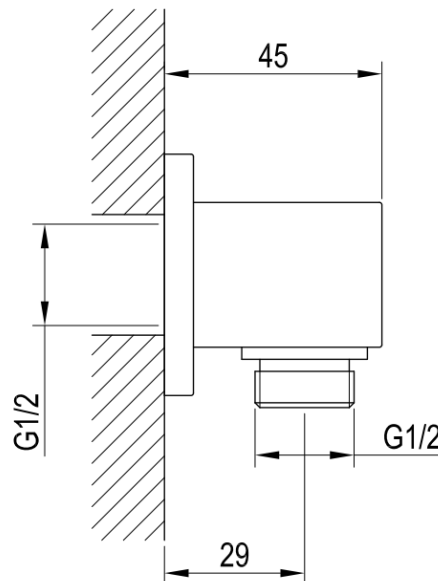

Brand : CAE, China
Name : SHOWERS wall outlet male inlet
Item Code : 91.2976C
Designer :
Color / Finish: Chrome Polished
Dimensions :
50 x 50 mm

Product info:

- SHOWERS wall outlet male inlet 1/2"

Flushing of pipe must be done before fittings are installed. Failure to do so voids the warranty.