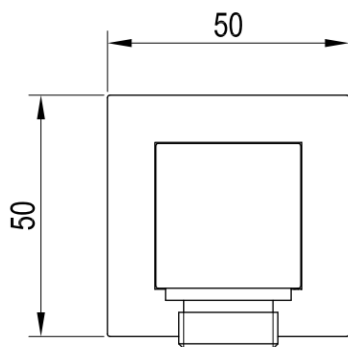

Brand : CAE, China
Name : SHOWERS wall outlet male inlet
Item Code : 91.2976C
Designer :
Color / Finish: Chrome Polished
Dimensions :
50 x 50 mm

Product info:

- SHOWERS wall outlet male inlet 1/2"

Flushing of pipe must be done before fittings are installed. Failure to do so voids the warranty.