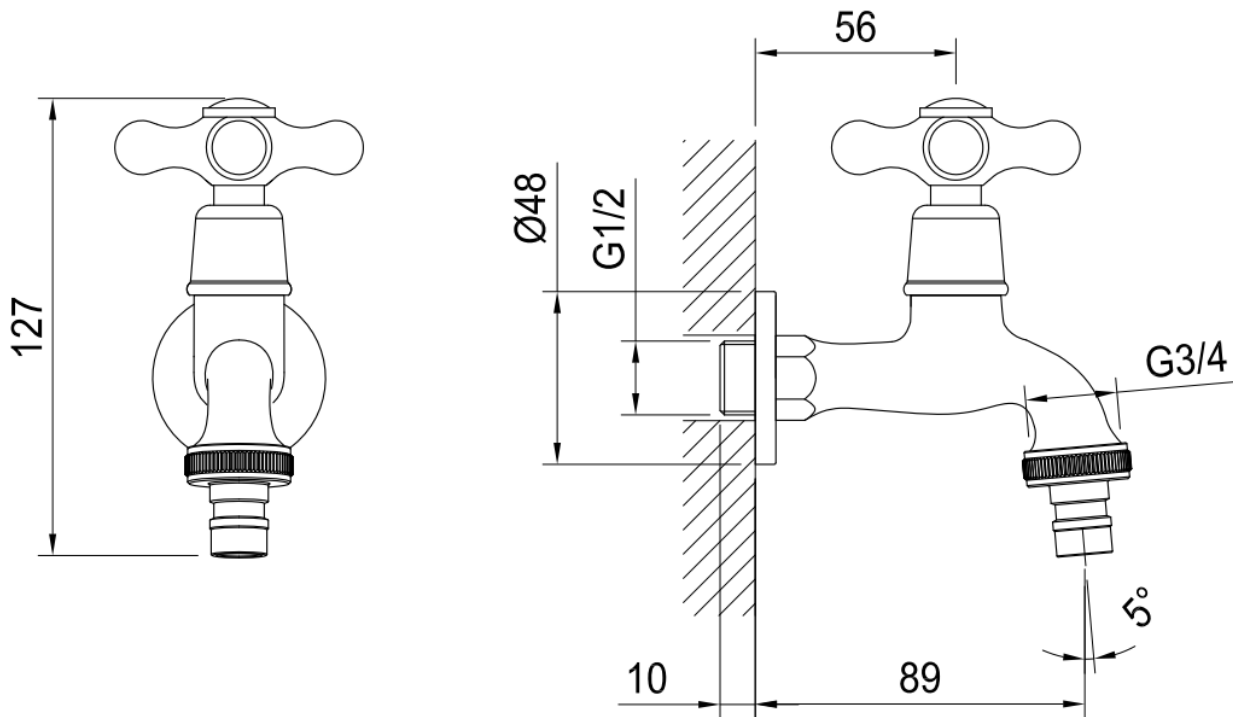

Brand : CAE, China
Name : Tap with hose connector
Item Code : 91.1978C
Designer:
Color / Finish: Chrome
Dimensions : 89 mm x 127 mm

Product info:

- Tap
- With hose connector

Flushing of pipe must be done before fittings are installed. Failure to do so voids the warranty.