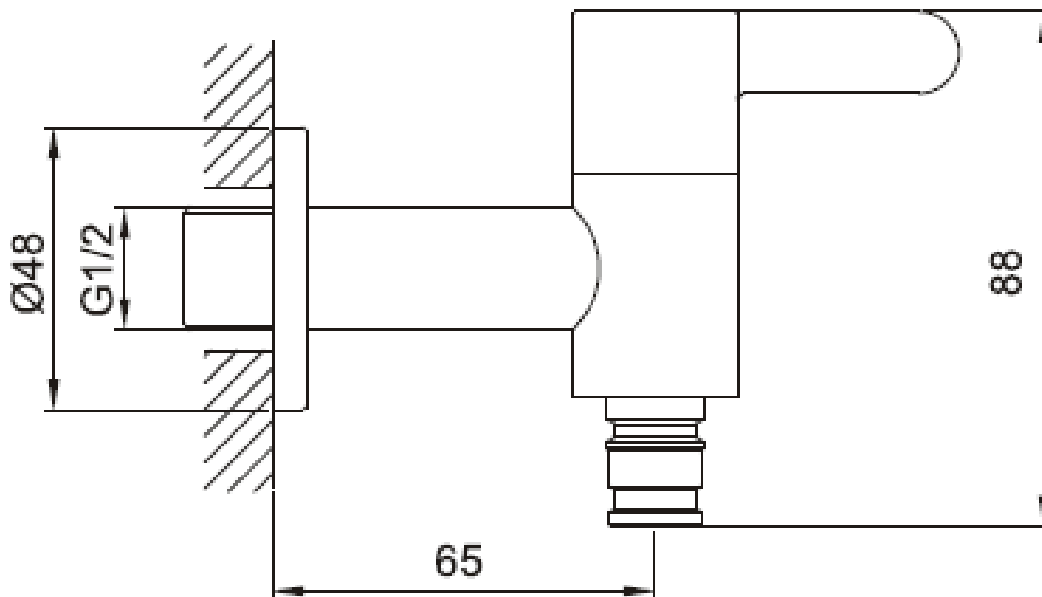

Brand : CAE, China
Name : PORTOFINO Wall-mounted basin mixer
Item Code : 91.1946C
Designer:
Color / Finish: Chrome Plated
Dimensions : 88 mm height
65 mm Spout Projection

Product info:

- Wall bib tap ½"
- With hose connection (for washing machine)