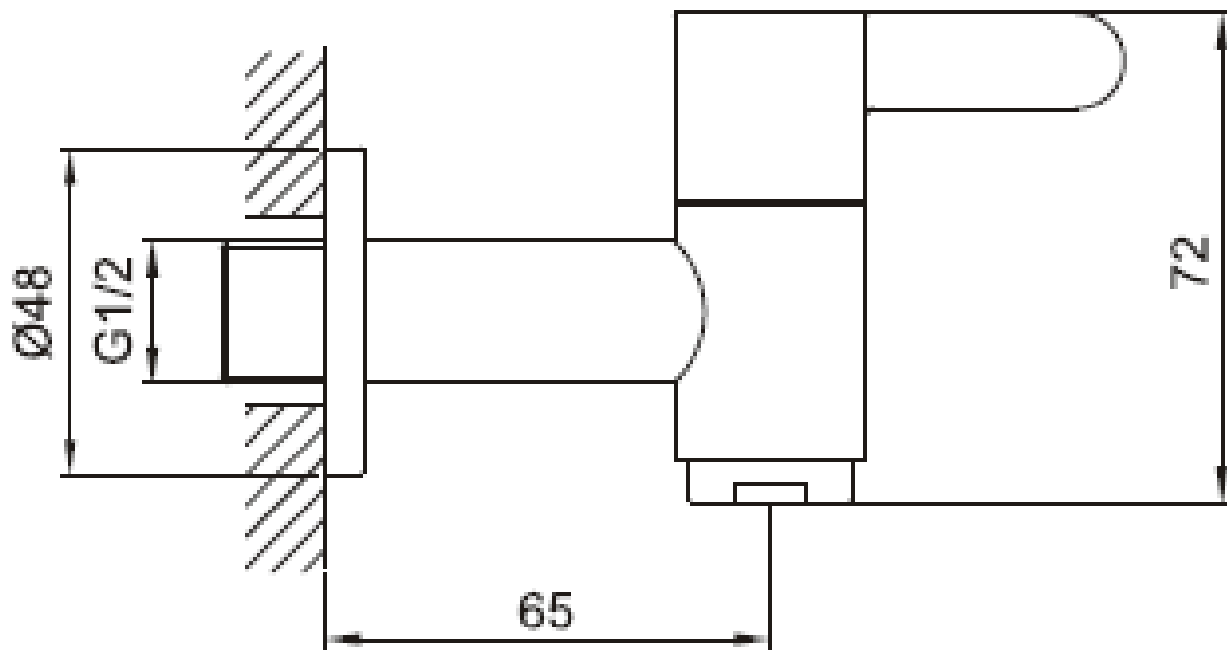

Brand : CAE, China
Name : Bib tap
Item Code : 91.1945C
Designer:
Color / Finish: Chrome Plated
Dimensions : 72 mm Height
65 mm Spout Projection

Product info:
• Bib tap ½

Flushing of pipe must be done before fittings are installed. Failure to do so voids the warranty.
Follow cleaning instructions and avoid using any harmful chemicals.
All information is for reference only. Installation shall always be based on the specs provided with actual delivered items.
For more info, visit www.sanitecph.com