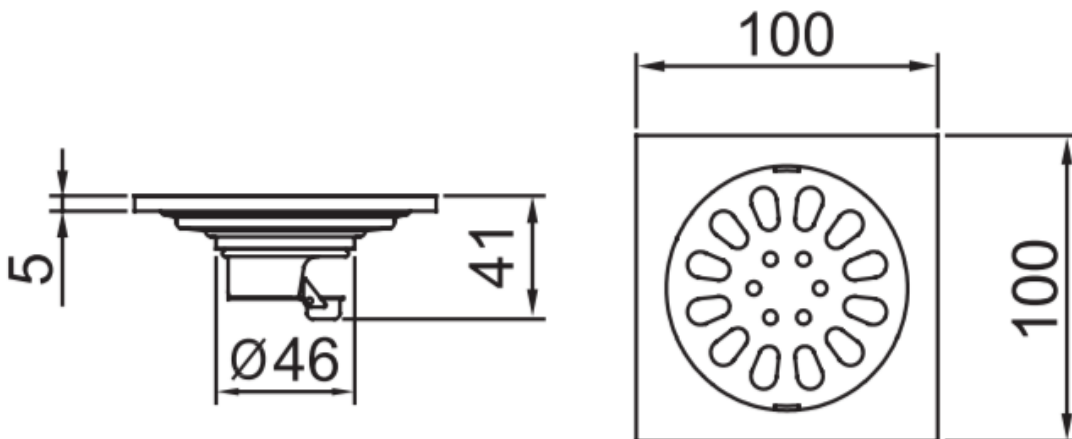

Brand : CAE, China
Name : ACCESSORIES floor drain

Item Code : 90.0309PBR

Designer :

Color / Finish: Black

Dimensions :
100 x 100mm

Product info:
• Floor Drain

Flushing of pipe must be done before fittings are installed. Failure to do so voids the warranty.
Follow cleaning instructions and avoid using any harmful chemicals.
All information is for reference only. Installation shall always be based on the specs provided with actual delivered items.
For more info, visit www.sanitecph.com