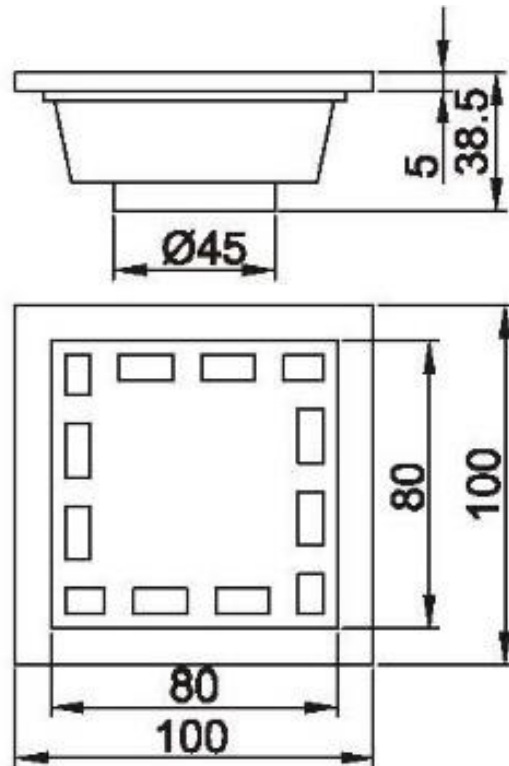

Brand : CAE, China
Name : Square drain cover
Item Code : 90.0307BN
Designer:
Color / Finish:
Dimensions : 100 x 100 x 38.5 mm

Product info:

- Floor drain 100 x 100 mm
- With square cover 2"
- Waste pipe