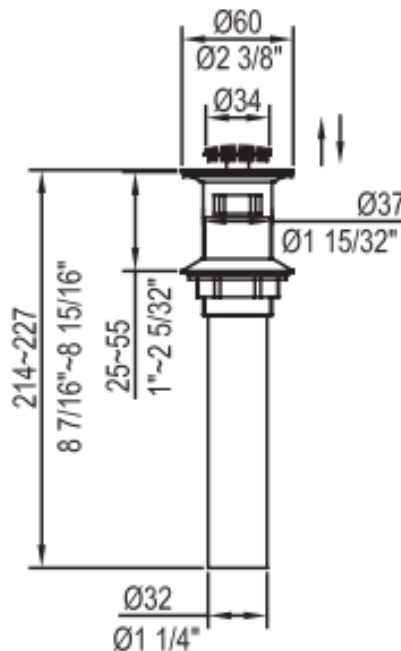

Brand : CAE, China
 Name : Pop-up waste set
 Item Code : 90.0134PBR
 Designer:
 Color / Finish: Matt Black
 Dimensions : (see data drawing below for dimensions)

Product info:

- Push type pop up
- Drain for lavatory faucet