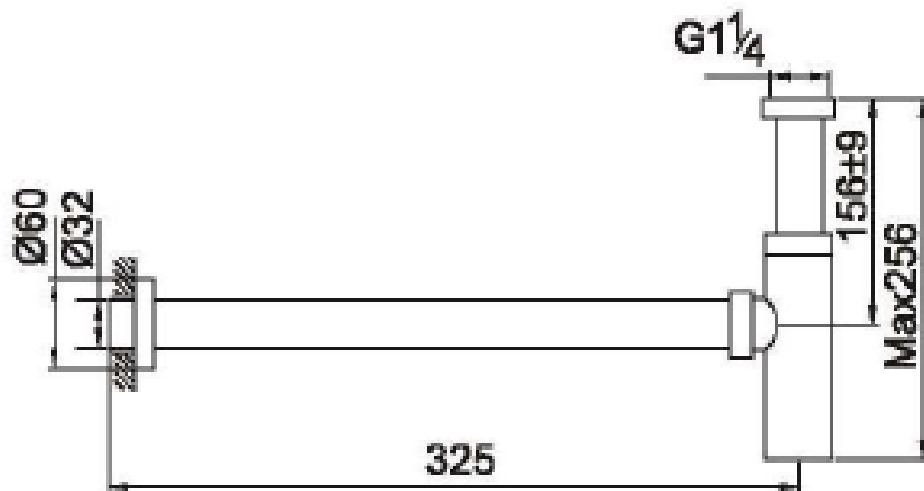

Brand : CAE, China  
Name : Basin straight trap  
Item Code : 90.0093C  
Designer:  
Color / Finish: Chrome Plated  
Dimensions : 325 x 256 mm

**Product info:**

- Deluxe bottle trap for Basin 1¼"
- With wall extension pipe