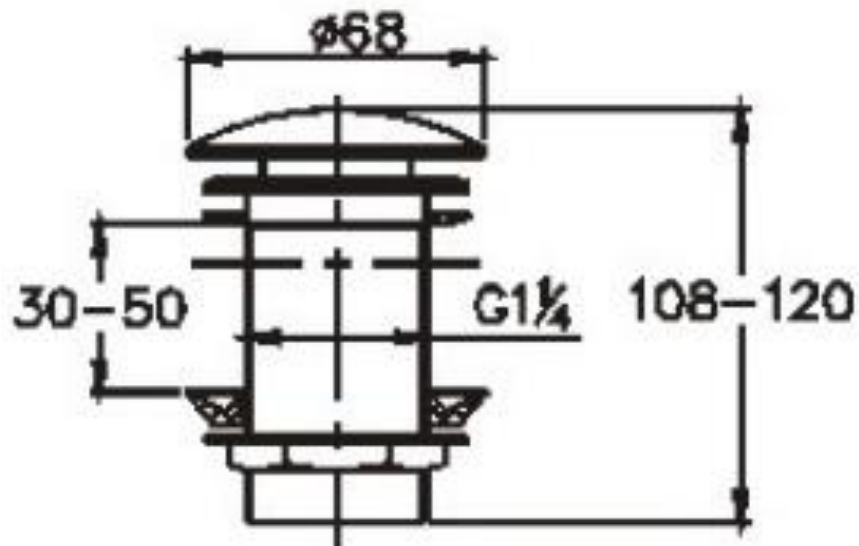

Brand : CAE, China
Name : Push type pop up
Item Code : 90.0073C
Designer:
Color / Finish: Chrome Plated
Dimensions : $\varnothing 68 \times 108-120$ mm

Product info:

- Push-type basin pop-up waste 1¼" for basin
- Without Overflow