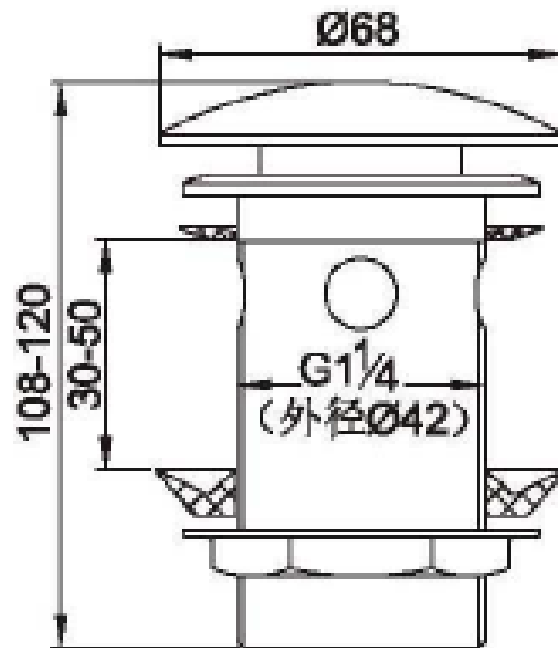

Brand : CAE, China
 Name : Push type pop up with overflow
 Item Code : 90.0072C
 Designer:
 Color / Finish: Chrome Plated
 Dimensions : (See Data Drawing below for dimensions)

Product info:

- Push-type basin pop-up waste 1¼" for basin
- With Overflow