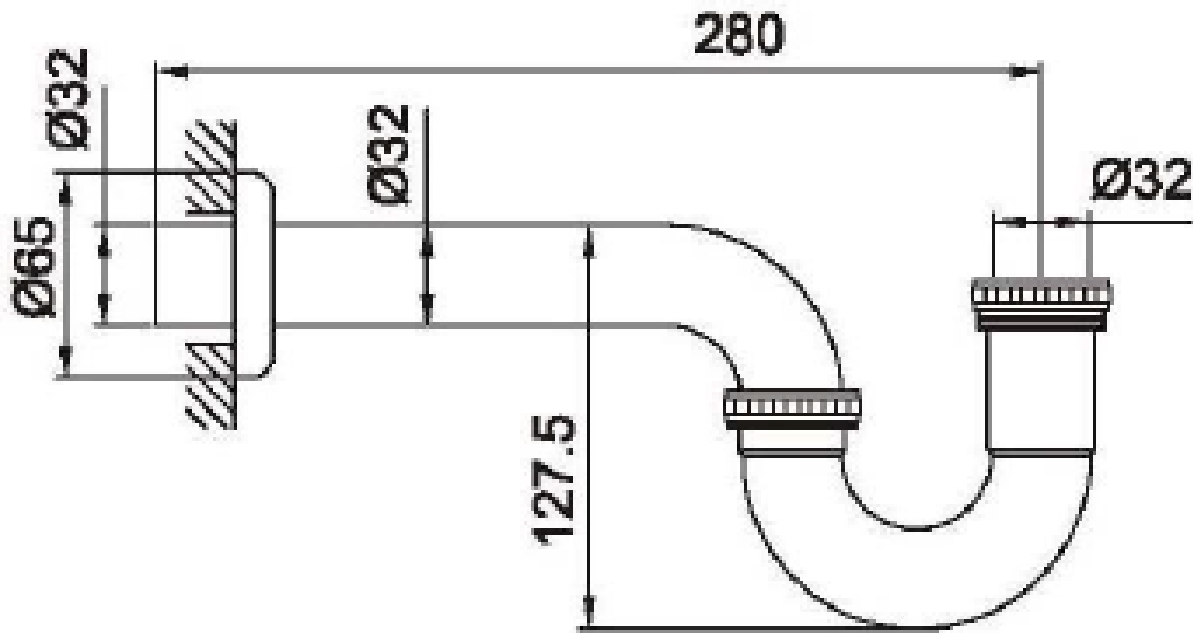

Brand : CAE, China
Name : Basin p-trap
Item Code : 90.0008U
Designer:
Color / Finish: Chrome Plated
Dimensions : 280 x 127.5 mm

Product info:

- Basin P-trap 1¼"
- With wall extension pipe

Flushing of pipe must be done before fittings are installed. Failure to do so voids the warranty.