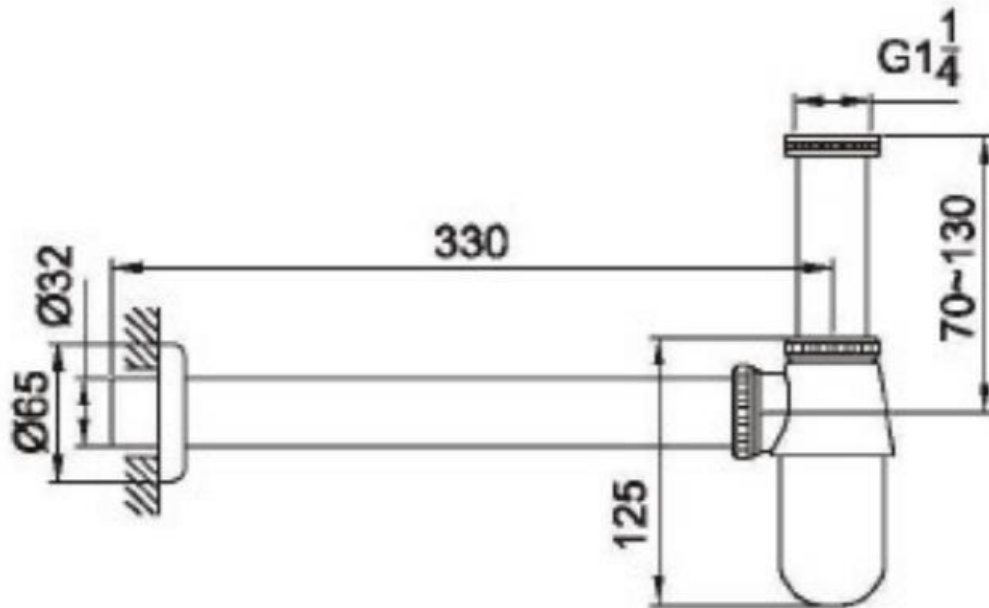

Brand : CAE, China
Name : Accessories, Basin bottle trap

Item Code : 90.0007C

Color / Finish: Chrome Plated
Dimensions : 330mm

Product info:

- Basin bottle trap 1¼" with wall extension pipe

Flushing of pipe must be done before fittings are installed. Failure to do so voids the warranty.